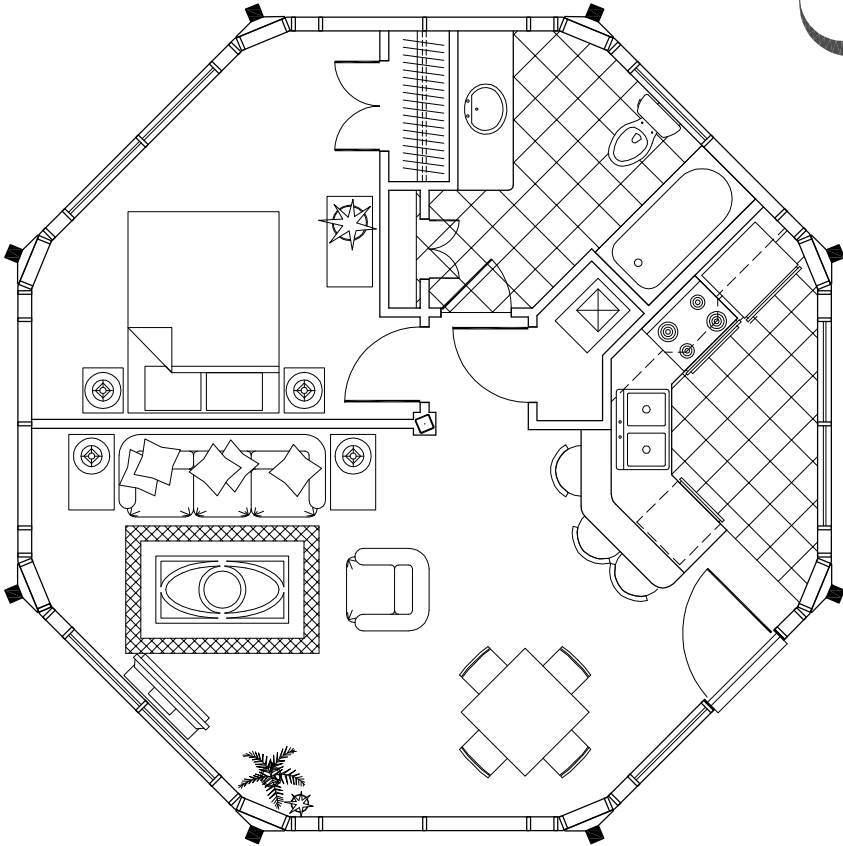

1 Bedroom/1 Bath  
Living/Dining/Kitchen  
(600 sq. ft.)

Floor Plan  
(600 sq. ft.)