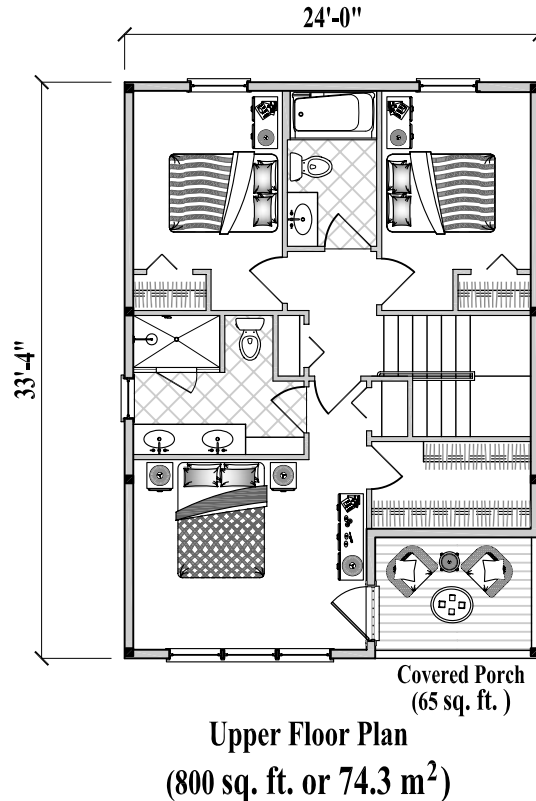

Lower Floor Plan
(800 sq. ft. or 74.3 m²)

3 Bedrooms / 2 1/2 Baths
Living / Dining / Kitchen
Laundry / Covered Porch
(Total 1,600 sq. ft. or 148.6 m²)